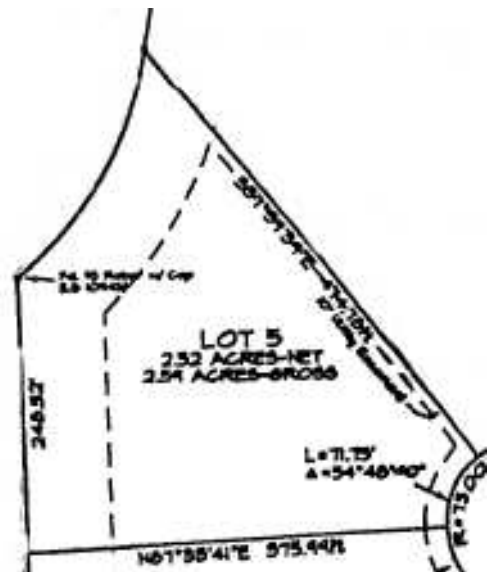

ColoradoHomesAndRanch.com

COLORADO HOME & RANCH, LLC

Kellie Foral 303.570.0461 or

Office 303.646.5140